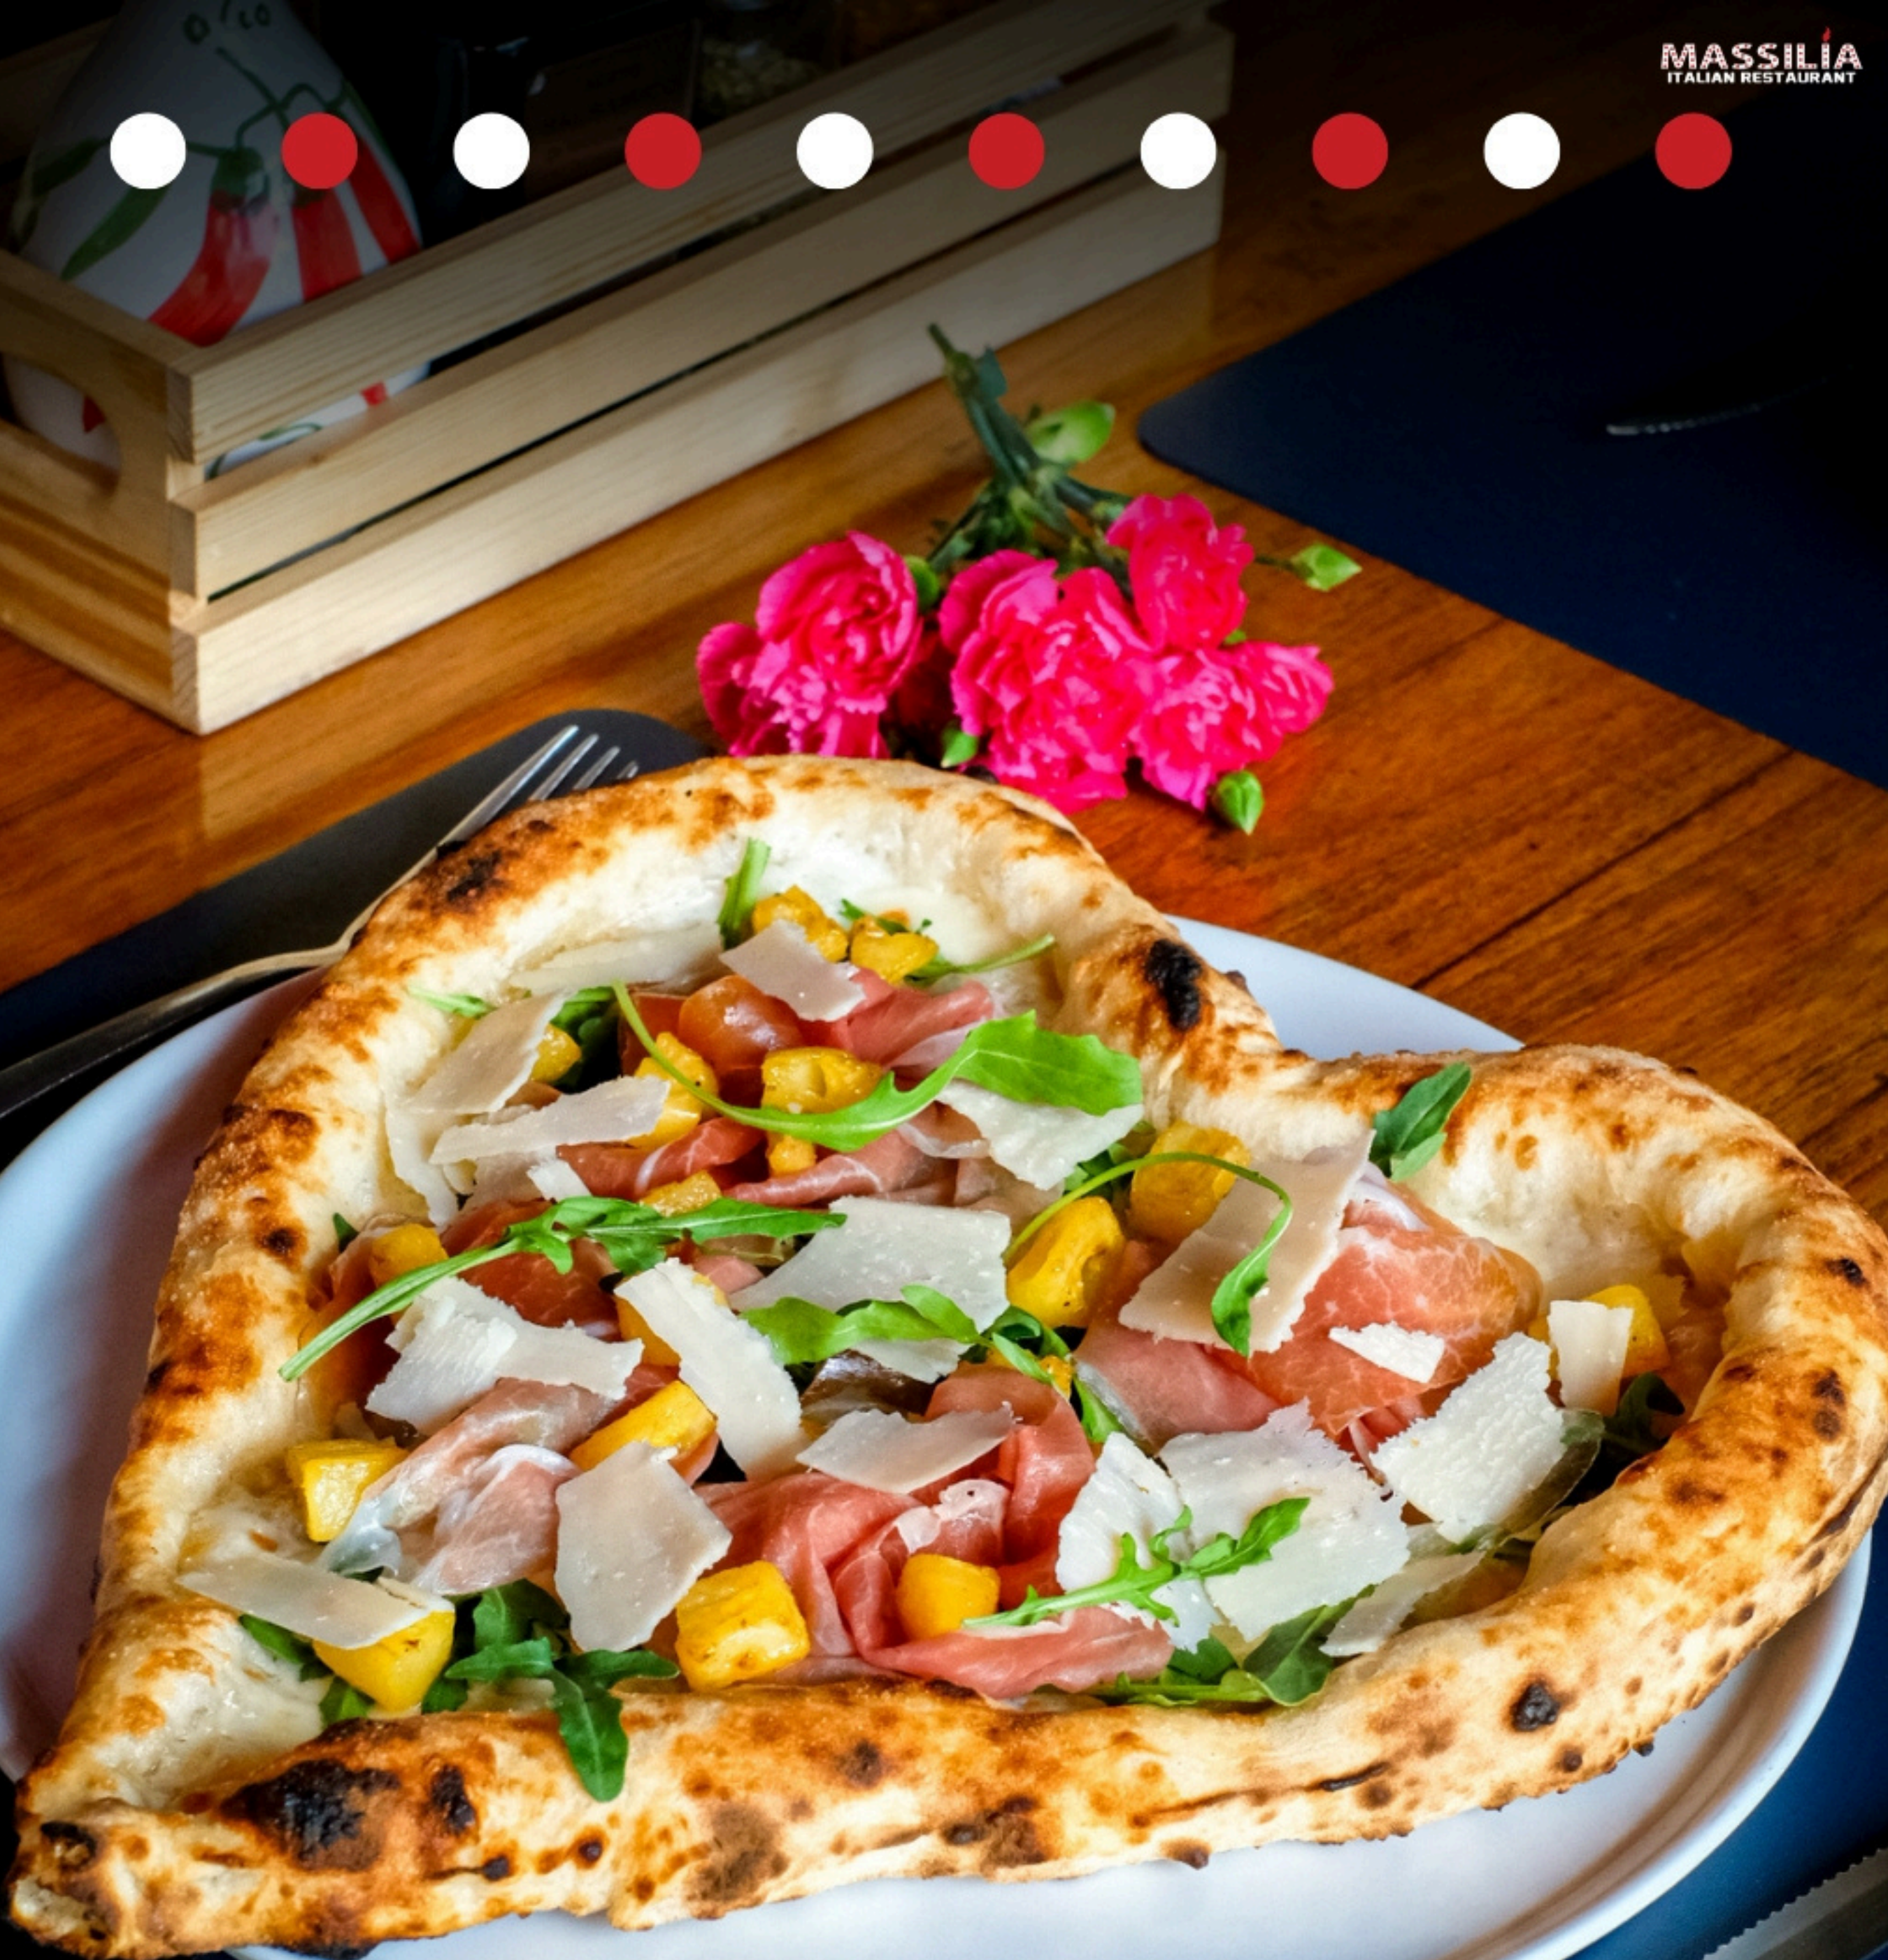

## Burrata & Strawberry

Fresh burrata cheese / rocket salad / strawberry

790